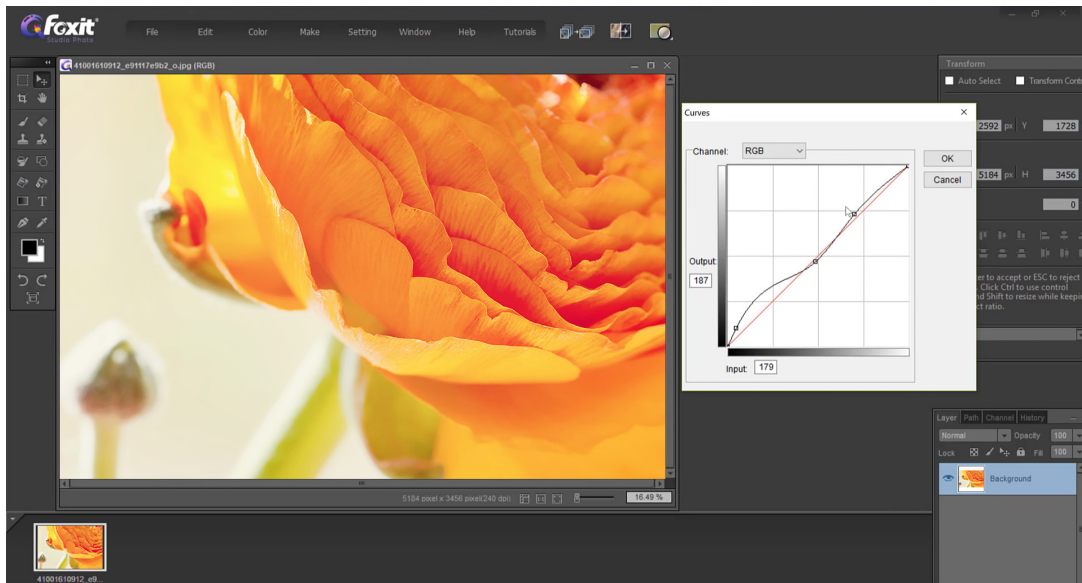

## Foxit Studio Photo

*Easily Maximize Photo Editing Efficiency*

Foxit Studio Photo is a photo editing software that makes image editing easier and faster for users regardless of their skill level. The software optimizes photo editing efficiency with a clean yet familiar interface that allows users to make the edits they desire, without the headache of digging to find the tools they need. Foxit Studio Photo comprises of all the main tools that users generally use Adobe Photoshop for, making it the perfect photo editing software alternative for a fraction of the cost.

### All the Tools Necessary Features

Foxit Studio Photo has a lower learning curve, allowing even beginners the ability to make professional level edits with the basic tools their need. Key features include: